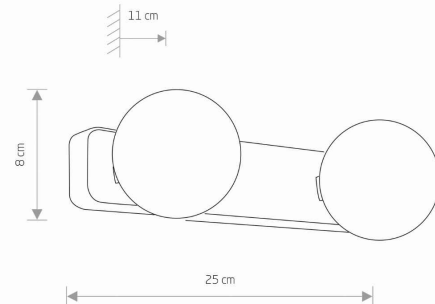

PACKAGE DIMENSIONS (L/W/H) **14cm/11,5cm/30cm**

NET/GROSS WEIGHT **0,74kg/0,78kg**

ASSEMBLY METHOD **Direct assembly**

LEADING/SUPPLEMENTARY COLOR **Chrome,White**

MATERIALS **Glass,Chrome plated steel**

STYLE **Modern**

ELECTRICAL SECURITY CLASS **I**

POWER SUPPLY **~220-230V/50/60Hz**

DIMENSIONS

5 903139695091