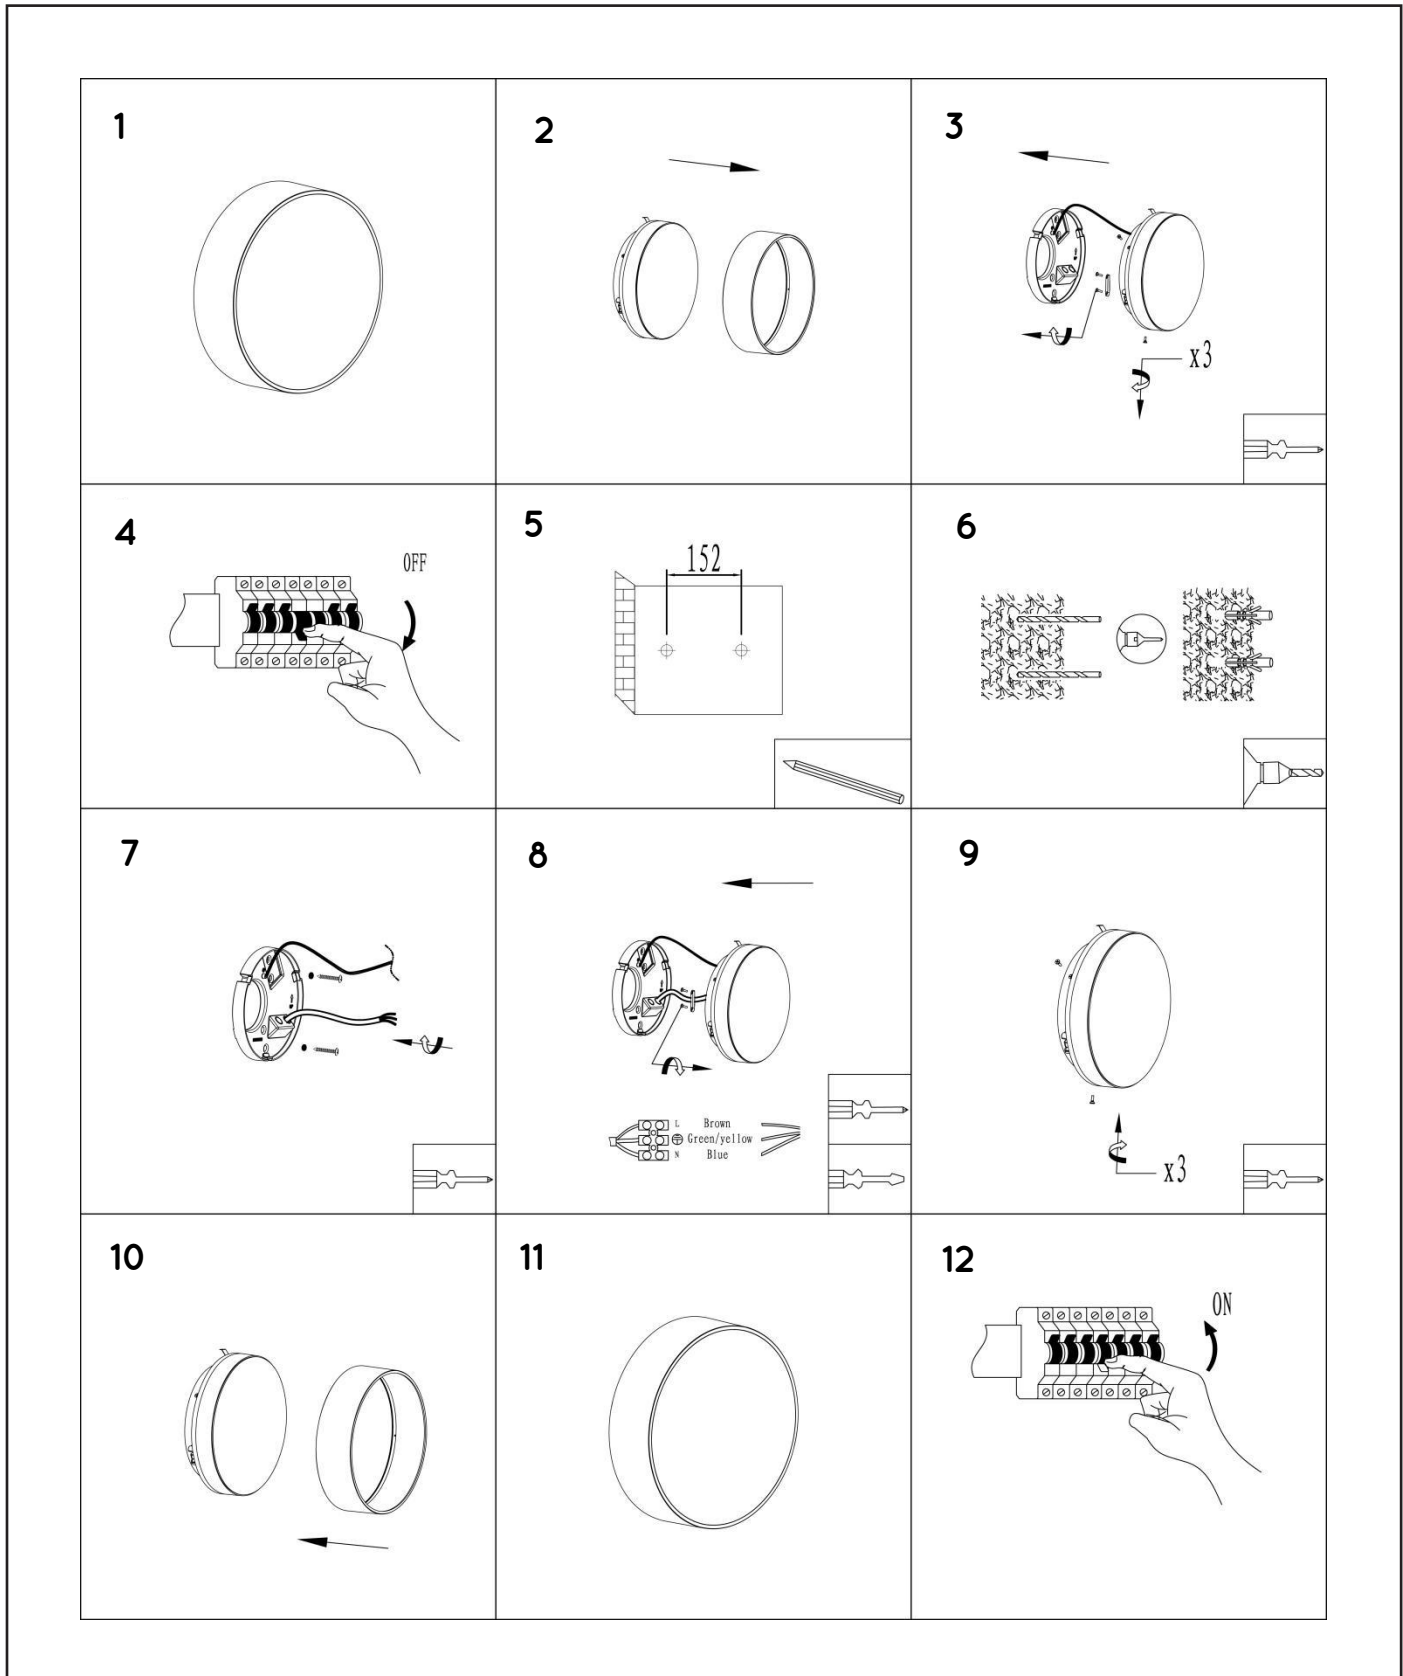

INSTALLATION DRAWING SPECIFICATIONS

Dit product bevat een lichtbron van energie-efficiëntieklasse F
Ce produit contient une source lumineuse de classe énergétique F
This product contains a light source of energy efficiency class F
Dieses Produkt enthält eine Lichtquelle der Energieeffizienzklasse F
Ten produkt zawiera źródło światła o klasie efektywności energetycznej F