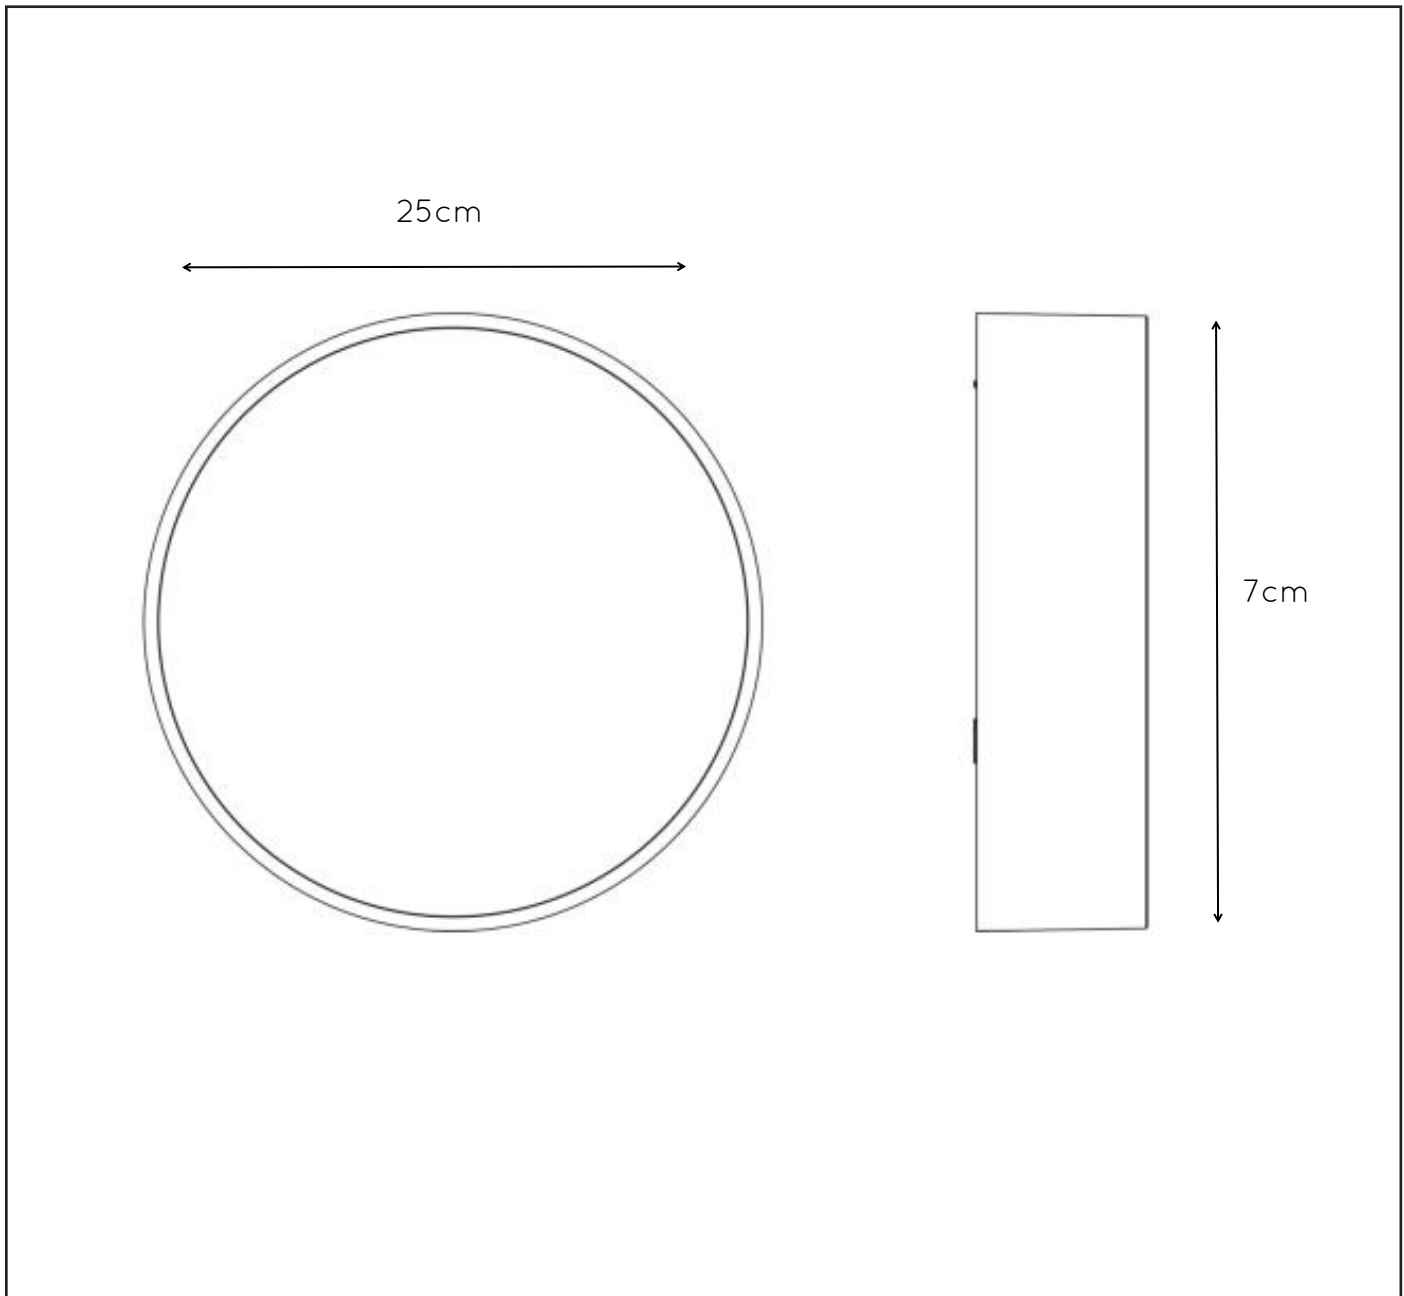

### General

Dimensions LxWxH : 25 cm x 25 cm x 7 cm  
Height minimum : 7 cm  
Height maximum : 7 cm  
Dimensions shade LxWxH :-  
Main material : Aluminum  
Ceiling rose material : -  
Color : Dark Grey  
Style : Modern  
Shape : Round  
Weight : 1.8 kg  
Warranty : 3 years

### Product specifications

Dimmable : No  
Light direction : Downlight  
Adjustable in height : No  
Directional : Not Directional  
Cable : No  
Cable length : -  
Sensor : Without Sensor  
Control : Light Switch Control  
IP-Class : 65  
Electric class : 1  
Light source including ? : Yes  
Lamp socket : LED  
Light source number : 80  
Power requirements : 220-240V~50Hz  
Bulb type & maximum wattage : 10W SMD LED

For more specifications of  
this product please visit  
[www.lucide.com](http://www.lucide.com)

LUCIDE

TECHNICAL DRAWING & DIMENSIONS

## ROXANE

Item number : 27815/10/29  
EAN code : 5411212271822

For more specifications, dimensions please visit  
[www.lucide.com](http://www.lucide.com)