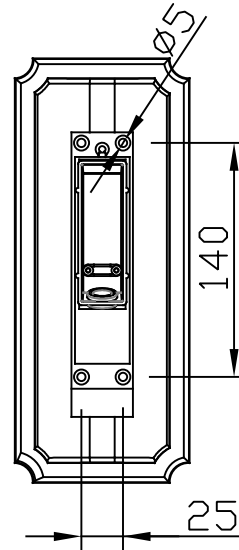

CHELSEA

~220-240V
50-60Hz

IP44

964

955

CHELSEA

	IP	✓
	IP	✗

A

A

NL

max. 110mm E27

A $\varnothing 55-\varnothing 60$

HALOGEN Max. 77W

LED Max. 11W