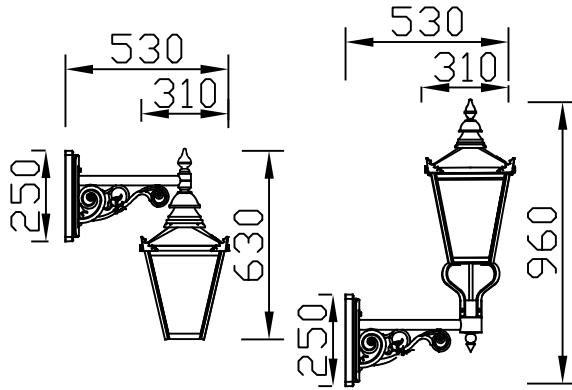

CHELSEA

~220-240V
50-60Hz

IP44

964

955

CHELSEA

	IP	✓
	IP	✗

A

A

NL

max. 110mm E27

A $\varnothing 55-\varnothing 60$

HALOGEN Max. 77W

LED Max. 11W