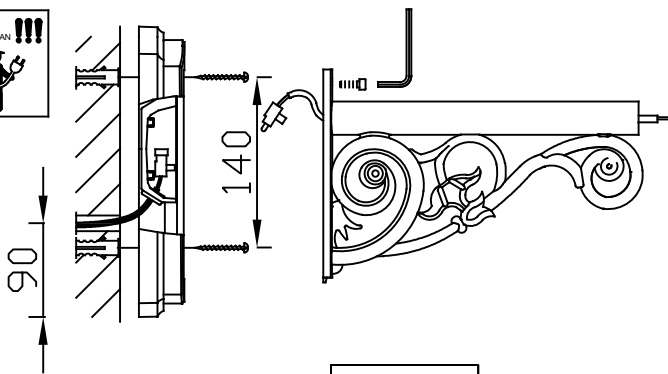

CHELSEA

~220-240V
50-60Hz

IP44

964

955

CHELSEA

	IP	✓
	IP	✗

A

A

NL

max. 110mm E27

A $\varnothing 55-\varnothing 60$

HALOGEN Max. 77W

LED Max. 11W